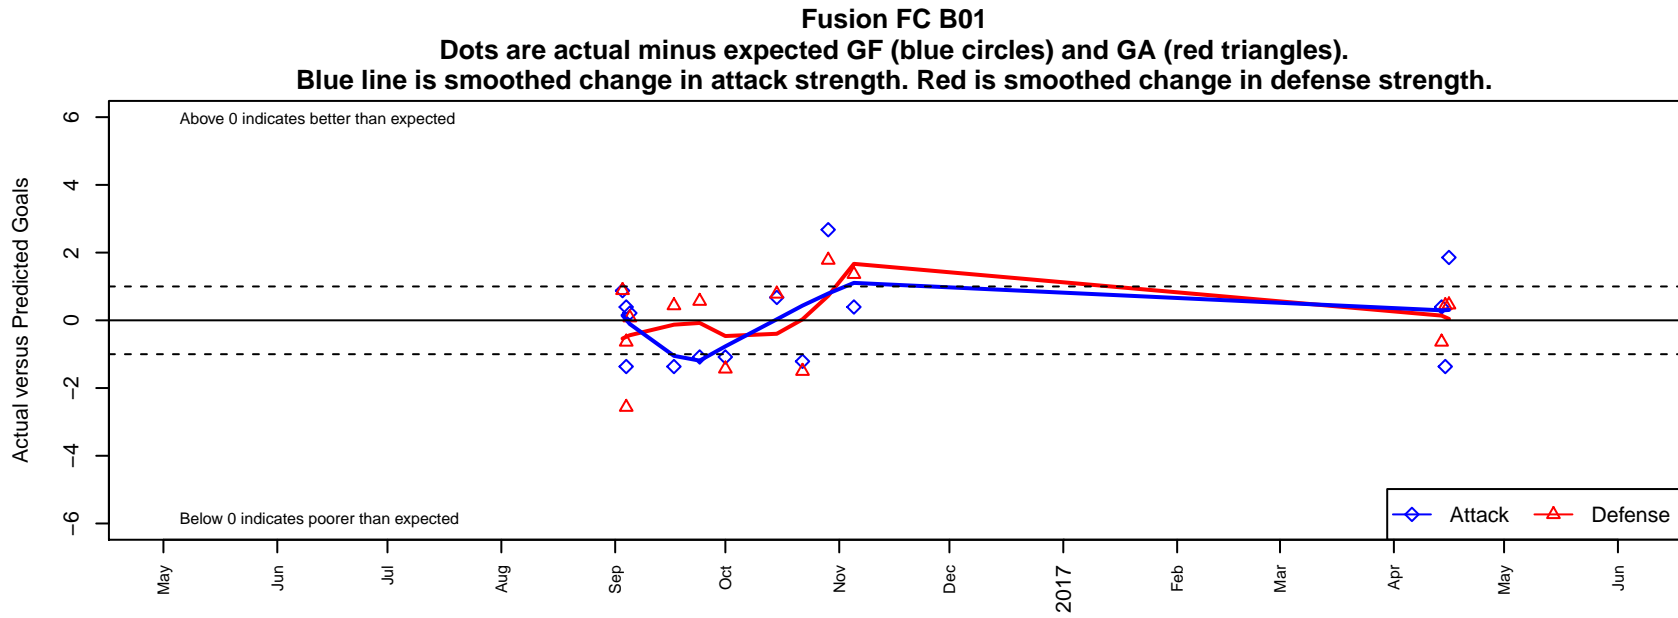

Fusion FC B01

Fusion FC
 , BC
 B01 total strength=1634
 attack=25.68 defense=12.58
 fall league = BCSPL 2001 U15

alt names used:
 FUSION 2001 (CND)
 Fusion FC
 Fusion FC 01

Venues played:
 2016 SX Cup U16 Premier – Tier 1 U16
 2016 BCSPL 2001 U15
 2016 Whitecaps Invitational U16

**attack and defense variance (black dot)
relative to other teams
and top 10 in region**

**attack and defense rating
relative to others at age
and all opponents in last 13 months**

**attack and defense rating
relative to others at age
and all opponents in last 13 months**

Performance relative to 13 month average

Performance relative to 13 month average

Distribution of opponents
 Red = Lose zone, Blue = Win zone, Green = Even
 Black line separates win/lose zones

lot. A=Neither has attack advantage, B=Opponent has both attack and defense advantage, C=Opponent has both attack and defense disadvantage, D=Both have